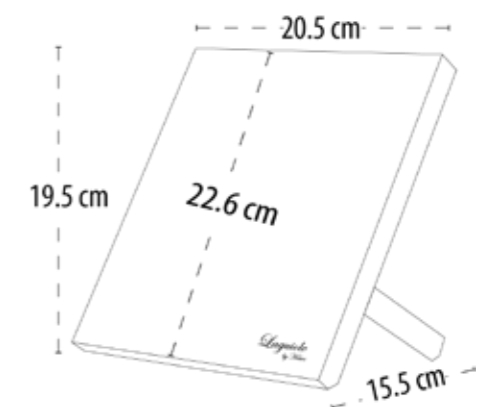

The magnetic knife block is made of acacia wood and can, depending on the size of the knives, accommodate up to 5 knives.

Item no.:	30-LGKBA
Weight:	0.98 kg
Materials:	Acacia Wood
Product (WxDxH):	20.5 x 15.5 x 22.6 cm
Sales unit (LxWxH):	8.5 x 21.7 x 35.8 cm
Product EAN:	5712087101895
Master:	6
Master box:	12
Master box weight:	- kg
Master box (HxWxL):	- cm
Pallet quantity:	-
HS Code:	82119100